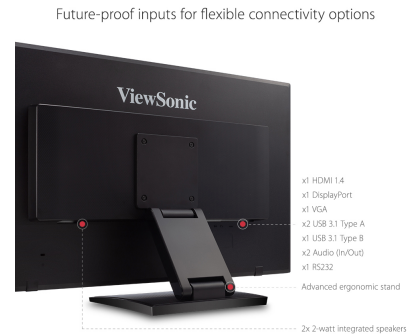

27
DISPLAY

MVA
PANEL

1920x1080
RESOLUTION

Product Description

The ViewSonic® TD2760 is an ideal solution for both commercial and consumer touch-screen applications. With an intuitive 10-point multi-touch display and a Full 1080p HD resolution, the 27-inch TD2760 delivers a versatile solution for use in the office or at home, as well as for use as an information kiosk in public areas, retail, and corporate sectors. With SuperClear® MVA panel technology with ultra-wide viewing angles and 50M:1 MEGA Dynamic Contrast Ratio bring greater definition and clarity to multimedia content. For added convenience, cross-platform compatibility works with operating systems such as Windows 10, Linux, Chrome, and Android.* Built-in connectivity options include DisplayPort, HDMI, and VGA ports along with a VESA compatible mount design, offering additional convenience for use as a wall-mount display. With serial port RS232 and HDMI CEC, the TD2760 can directly control connected devices. Even more, the ergonomic stand makes it easy for the user to tilt, raise, and lay the monitor flat for the most natural position, and create a comfortable working environment. Lastly, low power consumption with ENERGY STAR certification saves energy costs while reducing carbon emissions. *Supports Windows 7/8/10 and the latest Linux Kernel 4.X/3.X, the latest Chrome version, and Android 6.0 & 7.0