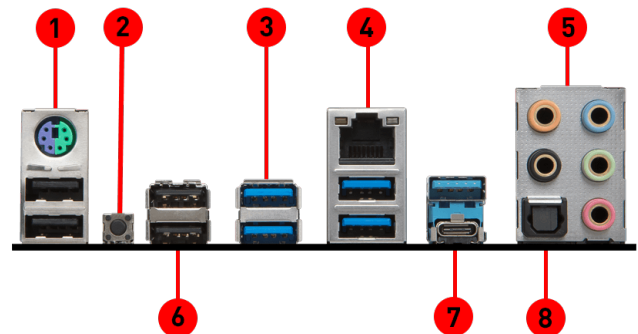

msi

MOTHERBOARD
X299 RAIDER
ENTER THE NEXT LEVEL

SPECIFICATIONS

Model Name	X299 RAIDER
CPU support	Supports New Intel® Core™ X-series Processor Family
CPU socket	LGA 2066
Chipset	Intel® X299 Chipset
Graphics Interface	4 x PCI-E 3.0 x16 Slots 3-way SLI / CrossFire
Memory support	8 DIMMs, Quad Channel DDR4-4133(OC)+, Dual Channel DDR4-4500(OC)+
Expansion slots	1 x PCI-E 3.0 x1 Slot
SATA / M.2 / U.2	8 x SATA 6Gb.s ports, 2 x Turbo M.2 slots, 1 x Turbo U.2 connector
Intel® Optane™	Intel® Optane™ Memory Ready
USB 3.1 Gen2	3 x USB 3.1 Gen2 (Type A+C)
USB 3.1 Gen1	8 x USB 3.1 Gen1
USB 2.0	8 x USB 2.0
LAN	Intel® I219V Gigabit LAN
Audio	7.1 Channel High Definition Audio with S/PDIF
Form Factor	ATX

FEATURES

1. **DDR4 BOOST:** Give your DDR4 memory a performance boost.
2. **TWIN TURBO M.2 and Intel® Optane Memory Ready:** NVMe support, up to 32 Gb/s using PCI-Express Gen3 x4
3. **TURBO U.2 with Steel Armor:** The U.2 connector, featuring Steel Armor, allows connecting of the fastest NVMe based SSDs.
4. **Lightning USB 3.1 GEN2:** Powered by the ASMedia ASM3142 USB 3.1 Gen2 controller, Lightning USB offers the fastest USB speeds.
5. **Military Class 6:** Latest evolution in high quality components for best protection and efficiency
6. **Intel® LAN:** Great online experience through hardware design and bandwidth management offering the lowest latency.
7. **Audio Boost 4:** Reward your ears with studio grade sound quality for a true HI-FI experience.
8. **EZ DEBUG LED:** Easiest way to troubleshoot.

REAR CONNECTORS

- | | |
|----------------------------|-----------------------|
| 1. Keyboard / Mouse | 8. Optical S/PDIF-Out |
| 2. Clear CMOS Button | |
| 3. USB 3.1 Gen1 | |
| 4. Intel® Gigabit LAN | |
| 5. Golden Audio Connectors | |
| 6. USB 2.0 | |
| 7. USB 3.1 Gen2 Type-A/C | |