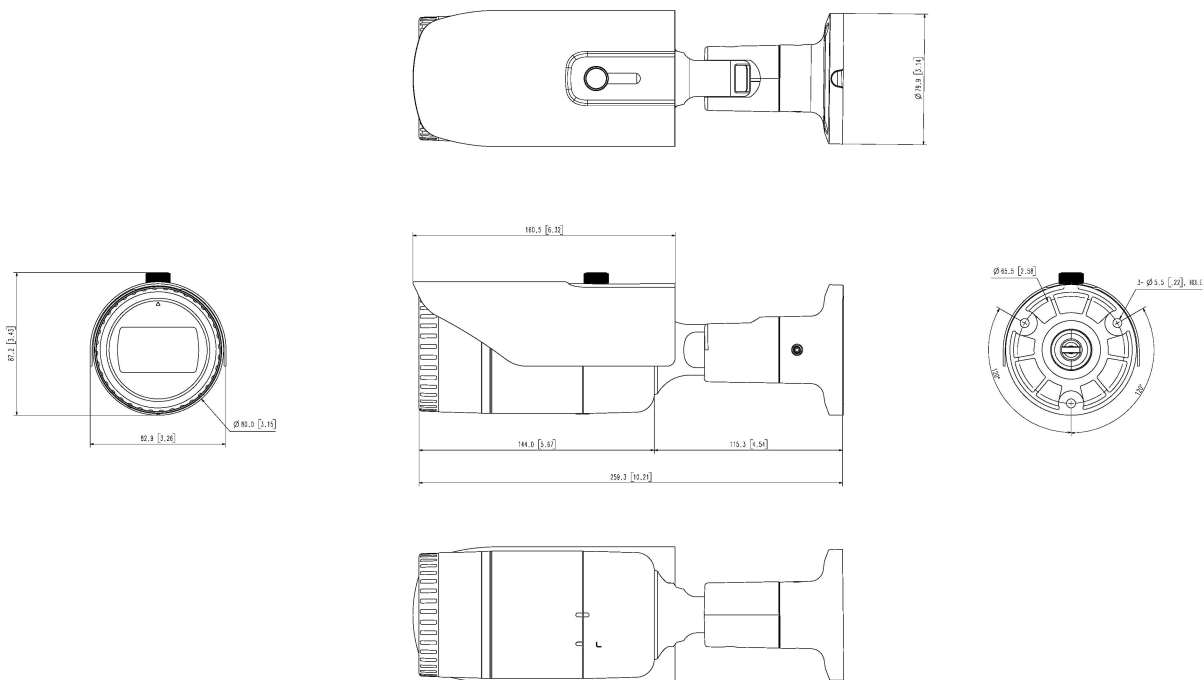

Design and specifications are subject to change without notice. The latest product information / specification can be found at HanwhaVision.com.

Hanwha Vision is formerly known as Hanwha Techwin.

Power Consumption	24VAC: Max 5.4W, typical 3.4W 12VDC: Max 5.4W, typical 3.4W
-------------------	--

Mechanical

Color / Material	Dark grey / Aluminum
Product Dimensions / Weight	Ø78x259.8mm(3.07x10.23"), 887g(1.95 lb)

SCO-6085R

2MP Analog IR Bullet Camera

CAD

Unit:mm [inch]

Appearance SCO-6085R, SCO-6085RVP, SUO-6085R
UNIT : mm[inch]