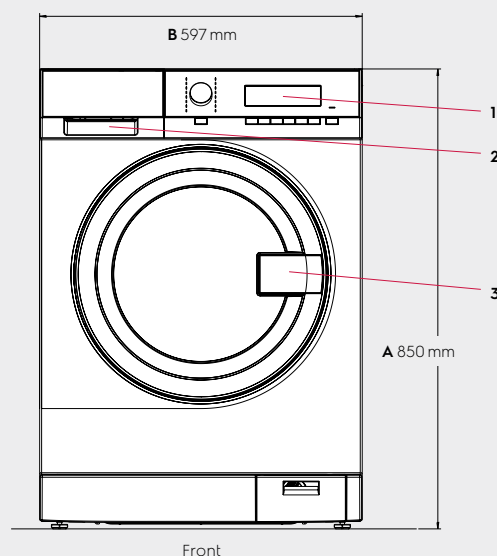

Specifications WE170P/V

Spin speed, rpm (G-factor)	1,400 (536)
Washing noise level, dB(A)	49
Spinning noise level, dB(A)	75
Electrical connection, V/Hz/W	230 - 240 / 50 - 60/2000
Cabinet, top and front	Stainless steel
Display	Large LCD
Drum design	Professional drum with 4.5 mm holes
Drum light	Yes
Detergent compartments	3
Door lock device	Pull to open with child safety (can be opened from inside applying 70N)
Water inlet	Hot & cold
Draining system	Drain pump / Drain valve
Levelling feet	4 adjustable feet (adjustable by 15mm)

Special features

Pedestal	Accessory
Stacking kit	Accessory
External dosing system	Optional
Marine kit	Optional

Dimensions including the door frame

Height (A), mm	850
Width (B), mm	597
Depth (C), mm	624
Packaging height, mm	900
Packaging width, mm	630
Packaging depth, mm	701
Weight (with packaging), kg	80.5 (82)