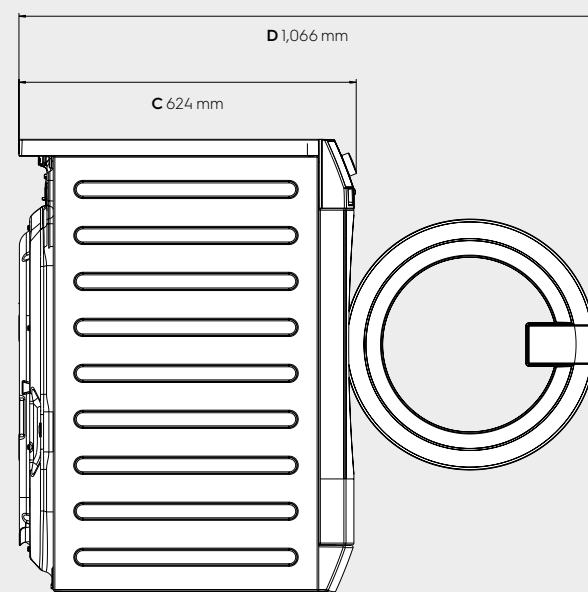

Specifications WE170P/V

Spin speed, rpm (G-factor)	1,400 (536)
Washing noise level, dB(A)	49
Spinning noise level, dB(A)	75
Electrical connection, V/Hz/W	230 - 240 / 50 - 60/2000
Cabinet, top and front	Stainless steel
Display	Large LCD
Drum design	Professional drum with 4.5 mm holes
Drum light	Yes
Detergent compartments	3
Door lock device	Pull to open with child safety (can be opened from inside applying 70N)
Water inlet	Hot & cold
Draining system	Drain pump / Drain valve
Levelling feet	4 adjustable feet (adjustable by 15mm)

Special features

Pedestal	Accessory
Stacking kit	Accessory
External dosing system	Optional
Marine kit	Optional

Dimensions including the door frame

Height (A), mm	850
Width (B), mm	597
Depth (C), mm	624
Packaging height, mm	900
Packaging width, mm	630
Packaging depth, mm	701
Weight (with packaging), kg	80.5 (82)

Front

Right side

Rear side

- A Height
- B Width
- C Depth
- D Depth with open door
- 1 Operating panel
- 2 Detergent box
- 3 Door opening
- 4 Liquid detergent supply
- 5 Hot water
- 6 Cold water
- 7 Drain pump
- 8 Drain valve