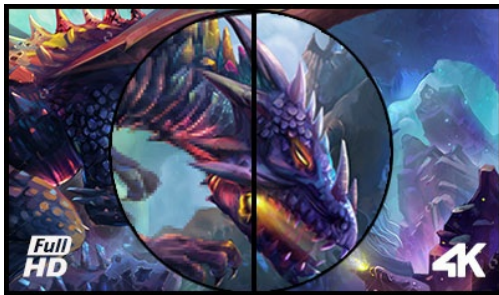

### 43" 4K gaming monitor guaranteeing superb image quality

Packed into a superb VA matrix, the 8.3 million pixels (3840 x 2160) make the G-Master G4380UHSU an ideal screen for PC gamers looking to upgrade to 4K. Featuring 0.4ms MPRT response time and supporting 144Hz over DisplayPort, the monitor allows you to make split second decisions and forget about ghosting effects or smearing issues.

Black Tuner function delivers greater viewing performance in shadowed areas and with FreeSync Premium on board, you can be sure your favourite games will from now on look incredibly crisp and realistic.

4K

UHD resolution (3840x2160), better known as 4K, offers a gigantic viewable area with 4 times more information and work space than a Full HD screen. Due to the high DPI (dots per inch), it displays an incredibly sharp and crisp image.

## 01 DISPLAY CHARACTERISTICS

Diagonal	42.5", 108cm
Panel	VA matrix, haze 2%
Native resolution	3840 x 2160 @144Hz (8.3 megapixel 4K UHD, DisplayPort)
Aspect ratio	16:9
Panel brightness	550 cd/m <sup>2</sup>
Static contrast	4000:1
Advanced contrast	80M:1
Response time (MPRT)	0.4ms
Viewing zone	horizontal/vertical: 178°/178°, right/left: 89°/89°, up/down: 89°/89°
Colour support	1.07B 10bit (8bit + Hi-FRC)
Horizontal Sync	30 - 135kHz
Viewable area W x H	941.18 x 529.42mm, 37.1 x 20.8"
Pixel pitch	0.245mm
Colour	matte, black