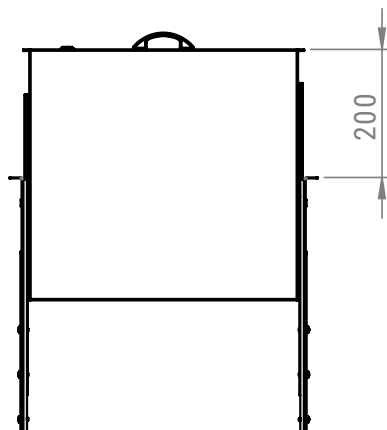

COLOR CODE: RAL7035

COLOR CODE: RAL9005

Material

1.5mm Steel

TECHNICAL DETAILS;

Front View

Side View

Top View

Front Isometric View