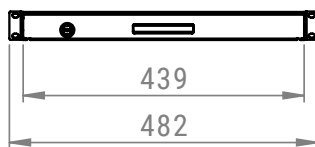

COLOR CODE: RAL7035

COLOR CODE: RAL9005

Material

1.5mm Steel

TECHNICAL DETAILS;

Front View

Side View

Top View

Front Isometric View