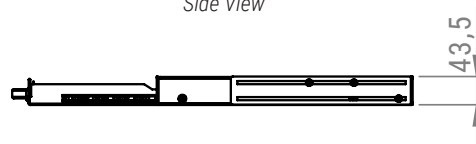

COLOR CODE: RAL7035

COLOR CODE: RAL9005

Material

1.5mm Steel

TECHNICAL DETAILS;

Front View

Side View

Top View

Front Isometric View