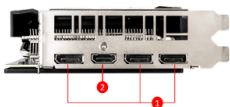

msi

GRAPHICS CARD

GeForce RTX 2060 SUPER™ VENTUS OC

SPECIFICATION

Model Name	GeForce® RTX 2060 SUPERTM VENTUS OC
Graphics Processing Unit	NVIDIA® GeForce RTX™ 2060 Super™
Interface	PCI Express x16 3.0
Cores	2176 Units
Core Clocks	Boost:1665 MHz
Memory Speed	14 Gpbs
Memory	8GB GDDR6
Memory Bus	256-bit
Output	DisplayPort x 3 (v1.4) / HDMI 2.0b x 1
HDCP Support	2.2
Power consumption	175 W
Power connectors	8-pin x 1
Recommended PSU	550 W
Card Dimension(mm)	231 x 128x 42 mm
Weight (Card / Package)	758 g / 1198 g
DirectX Version Support	12 API
OpenGL Version Support	4.5
Maximum Displays	4
VR Ready	Y
G-SYNC® technology	Y
Adaptive Vertical Sync	Y
Digital Maximum Resolution	7680x4320

CONNECTIONS

1. DisplayPort
2. HDMI

FEATURE

DUAL FAN THERMAL DESIGN

Dual fans covers more area of heatsink to take heat away more efficiently.

TORX FAN 2.0

Award-winning fan design combining two different fin designs for cool & quiet gaming.