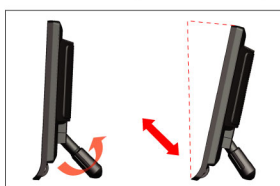

Stationary tray design

Glossy profile base is a symbol of luxury. The notch on the base serves as a stationary tray for pen, mobiles, clips, etc.

Innovative Spiral Stand

"Twist & Tilt" stand structure (patent pending) allows users to simply spin the tail-support to achieve desired screen angles.

Innovative! Ergonomic! Simple!

Dimensions (mm):

Specifications:

Model Name	913Fw
Screen Size	19" Wide
Viewable Image Size	481 mm diagonal
Pixel Pitch	0.285 mm x 0.285 mm
Display Area	410.4mm x 256.5mm
Brightness (typical)	300 cd/m ² (typ.)
Contrast Ratio (typical)	3000:1 (DCR)
Response Time (typical)	5ms
Viewing Angle	170/160 (CR≥10)
Scan Frequency	H:30-80KHz V:55~75Hz
Pixel Frequency	135MHz
Max. Resolution	1440 x 900@75Hz
Recommended Resolution	1440 x 900@60Hz
Display Colors	16.2M
HDCP Compatible	No
Input Signal	Analog RGB
Input Connector	15-pin D-Sub
Power Supply	90~240VAC, 50~60Hz
Power Consumption	37W (Max)
Plug & Play	DDC 1/2B/CI
User Control	Auto, Eco/Down, Up, MENU, Power
OSD Languages	English, Spanish, French, Portuguese, Russian, Simple Chinese, Traditional Chinese, Korea
Speakers	NA
Safety & Regulations	CUL, FCC, CE, CCC, TUV/S
Wall-Mount	VESA 100mm
Cabinet color	Black / White
Mechanical Function	Tilt 3° ~ 12°
Special Features	DCB, DCR (3000:1), Eco mode
W x H x D (w / base)	444 x 360 x 35 mm
W x H x D (package)	492 x 417 x 150 mm
Weight (Net / Gross)	3.6 / 4.6 Kg