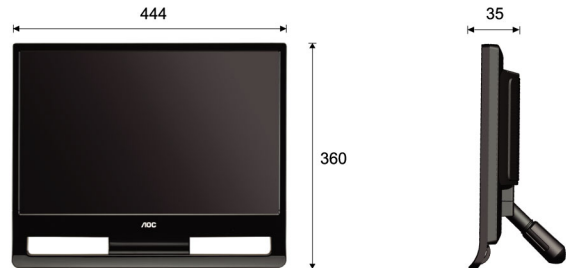

Stationary tray design

Glossy profile base is a symbol of luxury. The notch on the base serves as a stationary tray for pen, mobiles, clips, etc.

Innovative Spiral Stand

"Twist & Tilt" stand structure (patent pending) allows users to simply spin the tail-support to achieve desired screen angles.

Innovative! Ergonomic! Simple!

Dimensions (mm):

Specifications:

Model Name	913Fw
Screen Size	19" Wide
Viewable Image Size	481 mm diagonal
Pixel Pitch	0.285 mm x 0.285 mm
Display Area	410.4mm x 256.5mm
Brightness (typical)	300 cd/m ² (typ.)
Contrast Ratio (typical)	3000:1 (DCR)
Response Time (typical)	5ms
Viewing Angle	170/160 (CR≥10)
Scan Frequency	H:30-80KHz V:55~75Hz
Pixel Frequency	135MHz
Max. Resolution	1440 x 900@75Hz
Recommended Resolution	1440 x 900@60Hz
Display Colors	16.2M
HDCP Compatible	No
Input Signal	Analog RGB
Input Connector	15-pin D-Sub
Power Supply	90~240VAC, 50~60Hz
Power Consumption	37W (Max)
Plug & Play	DDC 1/2B/CI
User Control	Auto, Eco/Down, Up, MENU, Power
OSD Languages	English, Spanish, French, Portuguese, Russian, Simple Chinese, Traditional Chinese, Korea
Speakers	NA
Safety & Regulations	CUL, FCC, CE, CCC, TUV/S
Wall-Mount	VESA 100mm
Cabinet color	Black / White
Mechanical Function	Tilt 3° ~ 12°
Special Features	DCB, DCR (3000:1), Eco mode
W x H x D (w / base)	444 x 360 x 35 mm
W x H x D (package)	492 x 417 x 150 mm
Weight (Net / Gross)	3.6 / 4.6 Kg