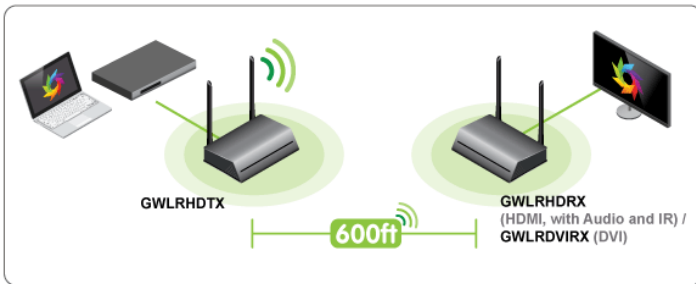

Requirements

- **Display**
- Display or Projector with HDMI or DVI Input
- **Media Source**
- 1 HDMI Output

Package Contents

- 1 x Ultra Long Range Wireless Transmitter with HDMI
- 1 x HDMI Cables
- 1 x Power Adapter
- 1 x IR Blast Cable
- 1 x Quick Start Guide
- 1 x Warranty Card

Note: GWLRDVIRX is required for displays with DVI input; GWLRHDRX is required for displays with HDMI input.

*IR is only supported between receivers and transmitter with HDMI connection, will not support receivers and transmitters with VGA or DVI connections.

**Only video is transmitted with DVI receivers or transmitters.