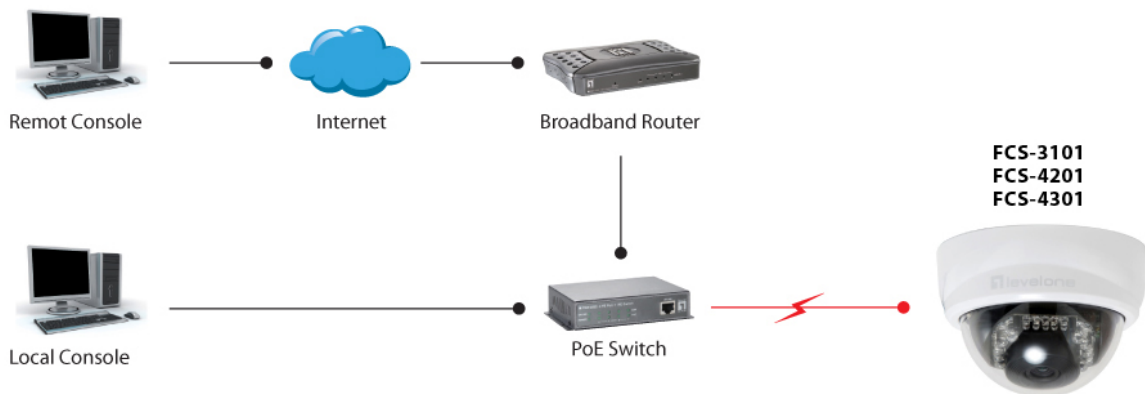

Browser: Internet Explorer 6.x or above, Firefox, Chrome, Safari

Cell phone: 3GPP player

Real Player: 10.5 or above

Quick Time 6.5 or above

Diagram

— Ethernet Cable (Data)

⚡ PoE (Power + Data)

Order Information

FCS-4301

Package Contents

FCS-4301

Power Adapter

RJ-45 Female/Female Coupler

Mounting Kit

Quick Installation Guide

Resource CD (User Manual, Utility, 64-CH Monitoring Software)