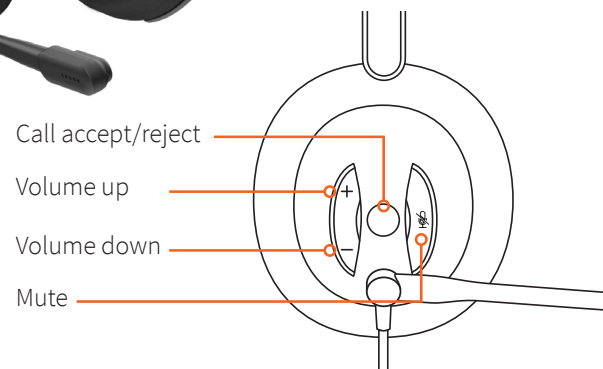

ICON
BY JPL

JPL-Icon 100-USB4 Series

Works out of the box with full functions on Microsoft Teams and RingCentral, and uses basic functions for all other UC softphones.

P/N: JPL-Icon 100-UB4

72mm on-ear soft, leatherette ear cushions

P/N: JPL-Icon 100-UB4X

94mm over-the-ear soft, leatherette ear cushions

Overview

Features	Dual speaker 'Plug & Play' USB professional office and contact centre headset with over-moulded USB-A and USB-C connectivity
	Left / right ear side boom wearing compatible
	Surround Shield™ noise cancelling microphone - effectively blocks out all background noise even in the noisiest office
	Wideband enabled speakers with Sound Shield™ acoustic shock protection
	'Put and stay' ratchet microphone boom arm
	Overhead, sure-fit fully adjustable headband
	Fitted with gimbal action soft leatherette ear cushions for maximum all day comfort