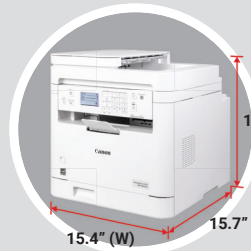

imageCLASS MF284dw

Functions	Print, Copy, Scan
Connectivity	Wi-Fi, USB, Ethernet
Auto 2-Sided Printing Capability	Yes
Auto Document Feeder (ADF)	Up to 35 sheets of letter-sized plain paper
Scanner Type	Flatbed + ADF
Paper Capacity	250-Sheet Paper Cassette
Black Toner Cartridge Options	Standard Cartridge 072 (up to 1,400 pages), High Volume Cartridge 072H (up to 4,100 pages)
Control Panel	5-Line LCD Screen
Printer Size (WxDxH)	15.4" x 15.7" x 15.5"

Auto 2-Sided Printing

Automatically prints on both sides of a sheet to help save paper and resources.

High Volume Printing

Print up to 1,400 black pages with replacement Toner 072, or up to 4,100 black pages with High Capacity Toner 072H.

High Capacity Paper Tray

Comes with a large capacity 250-sheet Paper Cassette (Letter Size).

Compact Size

Consider how your device will fit in your workplace. The MF284dw printer is only 15.4" (W) x 15.7" (D) x 15.5" (H) and could fit easily on most desktops.