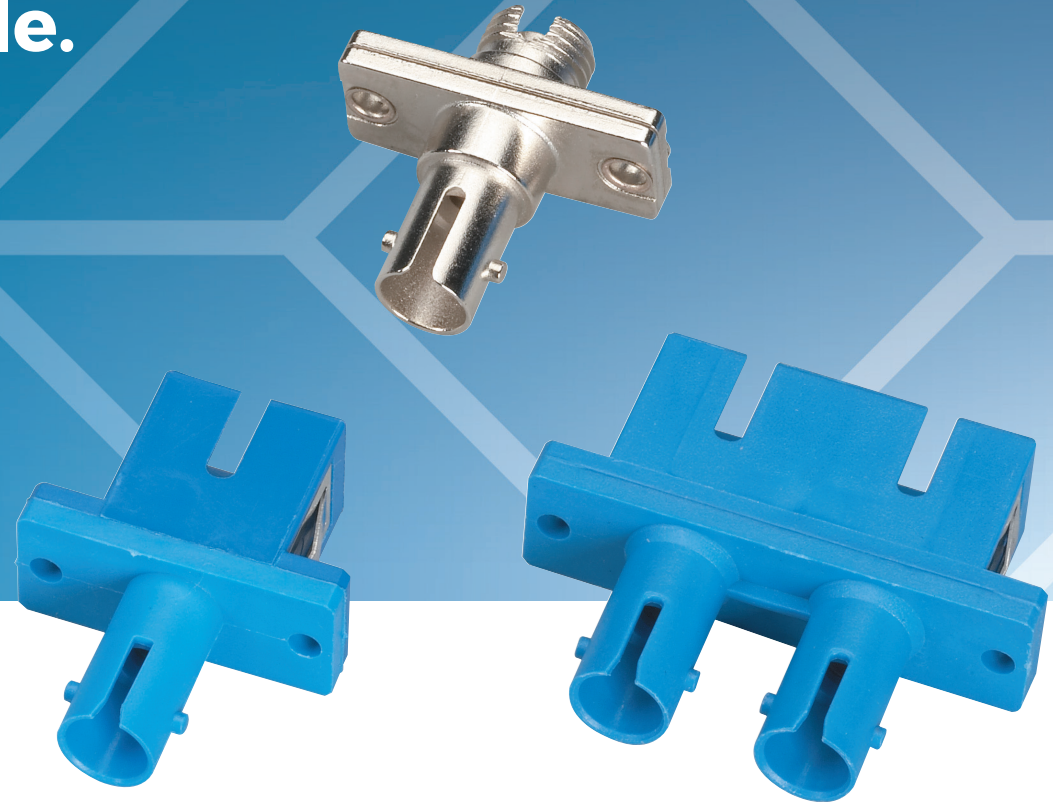

Fiber Optic Adapters

**Link different types
of fiber optic cable.**

FEATURES

FIBER OPTIC ADAPTERS:

- » Bronze sleeves provide durability for multimode applications. Ceramic sleeves provide precise alignment for single-mode and multi-mode use.
- » Convert ST®, SC, and FC connectors.

OVERVIEW

ST-FC, Square Mounting, Multimode, Simplex Adapter (FOT104)

- Bronze sleeves provide durability for multimode applications
- Metal flange
- Convert ST and FC connectors

ST-FC, Rectangular Mounting, Multimode, Simplex Adapter (FOT105)

- Includes bronze sleeves for durability for multimode applications
- Metal flange
- Convert ST and FC connectors

ST-FC, Rectangular Mounting, Single-Mode, Simplex Adapter (FOT106)

- Ceramic sleeves provide precise alignment for single-mode use
- Metal flange
- Convert ST and FC connectors

SC-FC, Square Mounting, Multimode, Simplex Adapter (FOT107)

- Bronze sleeves provide durability for multimode applications
- Metal flange
- Convert SC and FC connectors

SC-FC, Square Mounting, Single-Mode, Simplex Adapter (FOT108)