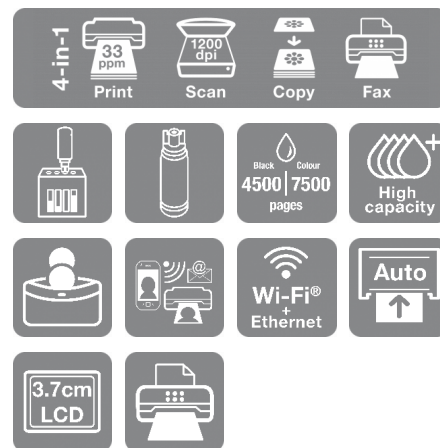

DATASHEET / BROCHURE

KEY FEATURES

- **A4 multifunction printer with ADF and fax**
  Print, copy, scan & fax
- **Ultra-low-cost printing**
  Save up to 90% on printing costs¹
- **Up to 72 cartridges in one set of inks¹**
  Print up to 4,500 pages in black and 7,500 pages in colour³
- **Hassle-free ink tank system**
  Enjoy mess-free refills with key-lock bottles and front-facing tanks
- **Epson Smart Panel app**
  Set up, monitor, print, scan and more, all from your smart device⁴