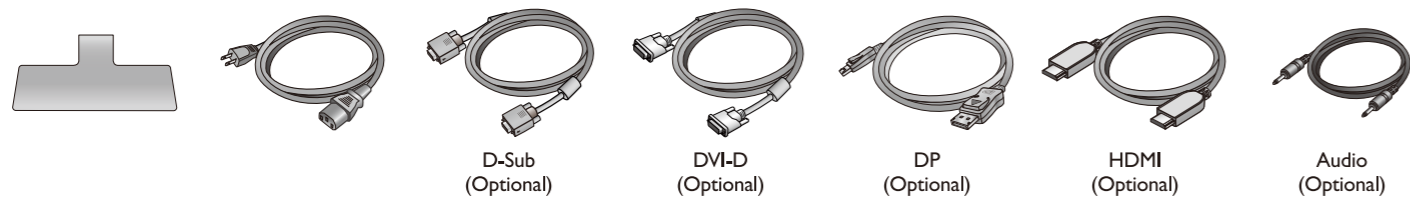

GW2280 / GW2280E
GW2283 / GW2283E
GW2480 / GW2480E
GW2780 / GW2780E

GL2580H / GL2580HE
GL2580HM / GL2580ME

GL2480 / GL2480E
GL2780 / GL2780E

GW2381 / GW2381E