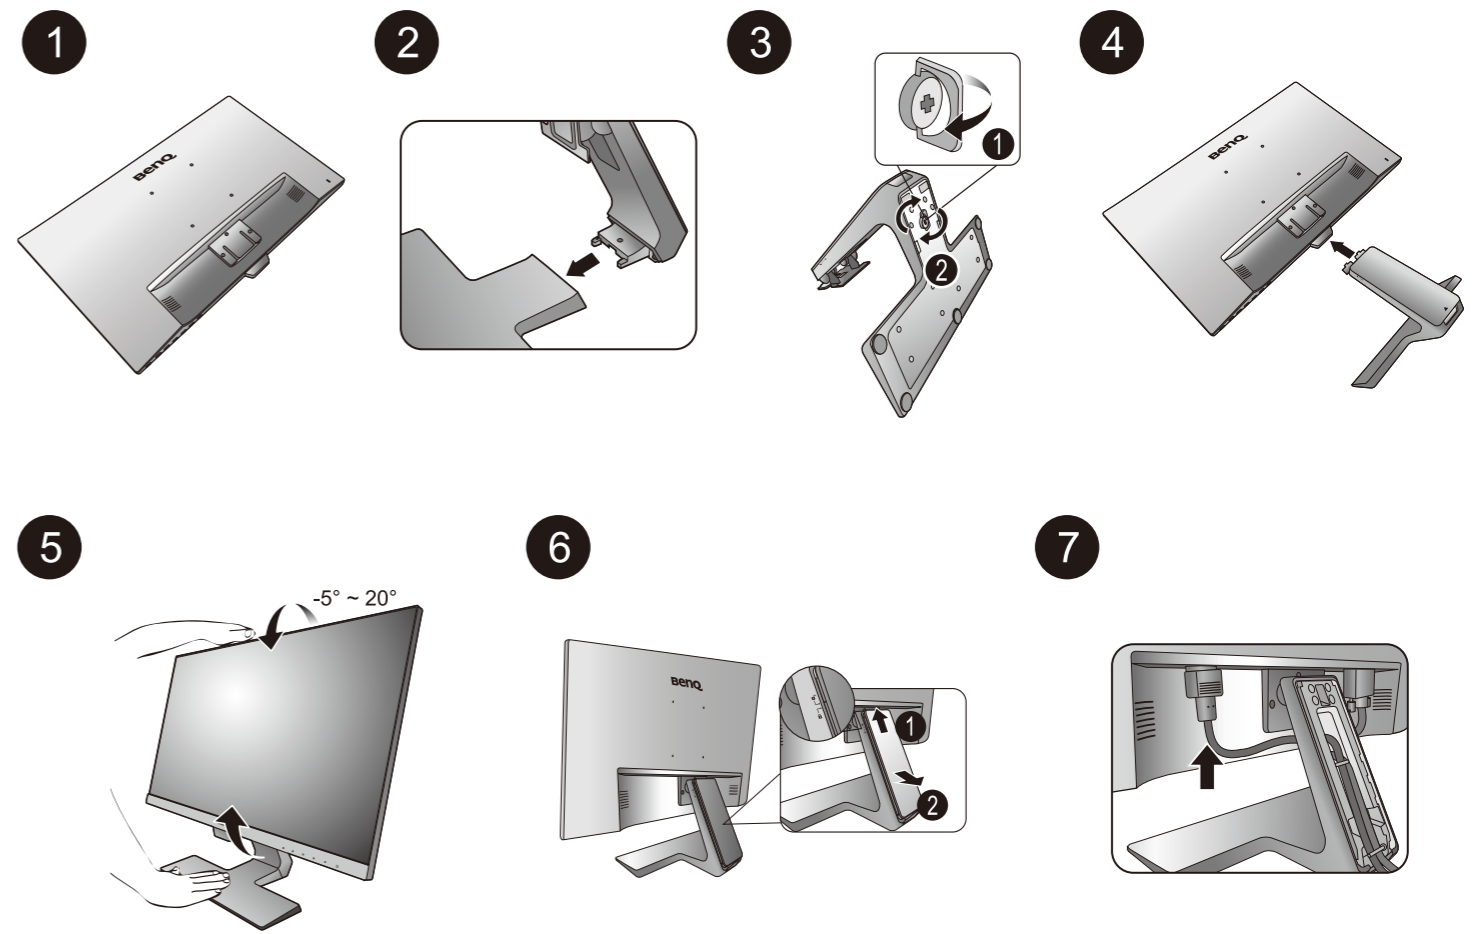

LCD Monitor Quick Start Guide

Stylish Monitor with Eye Care Technology | G Series

DN: G80-Q-V6

© 2019 BenQ Corporation. All rights reserved. Rights of modification reserved.

GW2280 / GW2280E
GW2283 / GW2283E
GW2480 / GW2480E
GW2780 / GW2780E